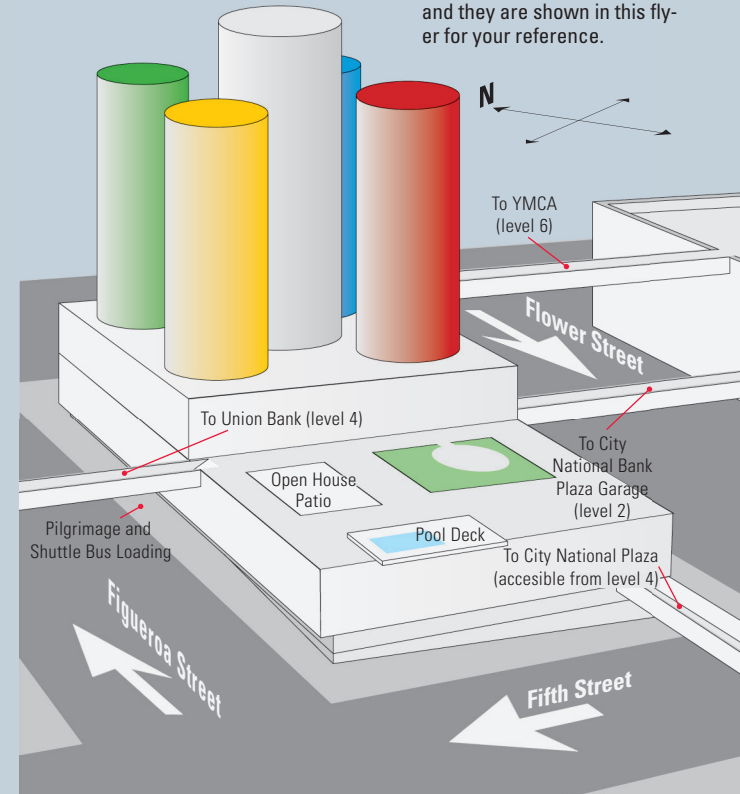

LEVEL 3

LOBBY LEVEL (LEVEL 1)

BONAVENTURE MAP

SRF WORLD CONVOCATION

The Bonaventure Hotel is made up of a central tower surrounded by four towers each represented by a different color. Most of the SRF events take place near the Yellow Tower. The main entrance to the hotel is on Figueroa Street at level 2. The entrance on Flower Street is one level below at the lobby level (level 1). The escalators, located between the Green and Yellow Towers, provide the easiest way to move between floors during the event. The business section of the hotel goes from the lobby level up to level 6. The lobby level and level 3 are where most of the SRF rooms are located and they are shown in this flyer for your reference.

HOTEL OVERVIEW

LEVEL 4

LEVEL 3 See reverse for details

LEVEL 2

LOBBY LEVEL (LEVEL 1) See reverse for details

EXHIBITION LEVEL (BELOW LOBBY)

Pasadena Ballroom