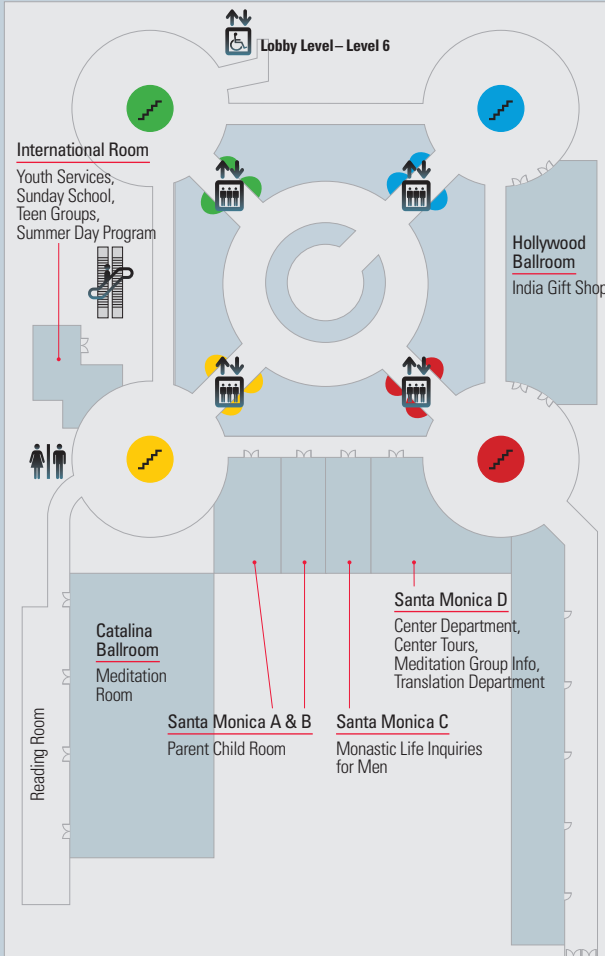

LEVEL 3

LOBBY LEVEL (LEVEL 1)

BONAVENTURE MAP

SRF WORLD CONVOCATION

The Bonaventure Hotel is made up of a central tower surrounded by four towers each represented by a different color. Most of the SRF events take place near the Yellow Tower. The main entrance to the hotel is on Figueroa Street at level 2. The entrance on Flower Street is one level below at the lobby level (level 1). The escalators, located between the Green and Yellow Towers, provide the easiest way to move between floors during the event. The business section of the hotel goes from the lobby level up to level 6. The lobby level and level 3 are where most of the SRF rooms are located and they are shown in this flyer for your reference.

HOTEL OVERVIEW

LEVEL 4

LEVEL 3 See reverse for details

LEVEL 2

LOBBY LEVEL (LEVEL 1) See reverse for details

EXHIBITION LEVEL (BELOW LOBBY)

Pasadena Ballroom