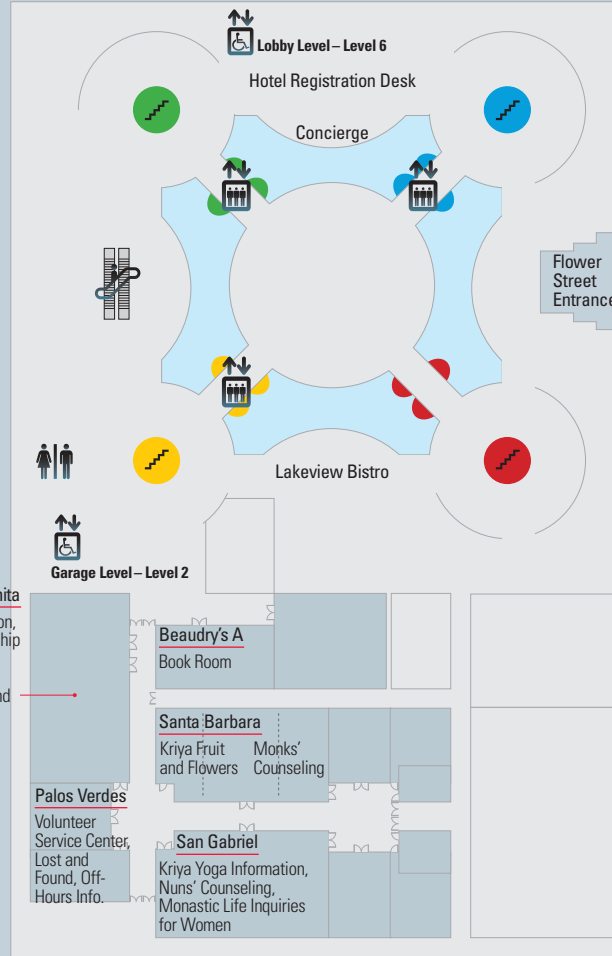

LEVEL 3

LOBBY LEVEL (LEVEL 1)

BONAVENTURE MAP

SRF WORLD CONVOCATION

The Bonaventure Hotel is made up of a central tower surrounded by four towers each represented by a different color. Most of the SRF events take place near the Yellow Tower. The main entrance to the hotel is on Figueroa Street at level 2. The entrance on Flower Street is one level below at the lobby level (level 1). The escalators, located between the Green and Yellow Towers, provide the easiest way to move between floors during the event. The business section of the hotel goes from the lobby level up to level 6. The lobby level and level 3 are where most of the SRF rooms are located and they are shown in this flyer for your reference.

HOTEL OVERVIEW

LEVEL 4

LEVEL 3 See reverse for details

LEVEL 2

LOBBY LEVEL (LEVEL 1) See reverse for details

EXHIBITION LEVEL (BELOW LOBBY)

Pasadena Ballroom